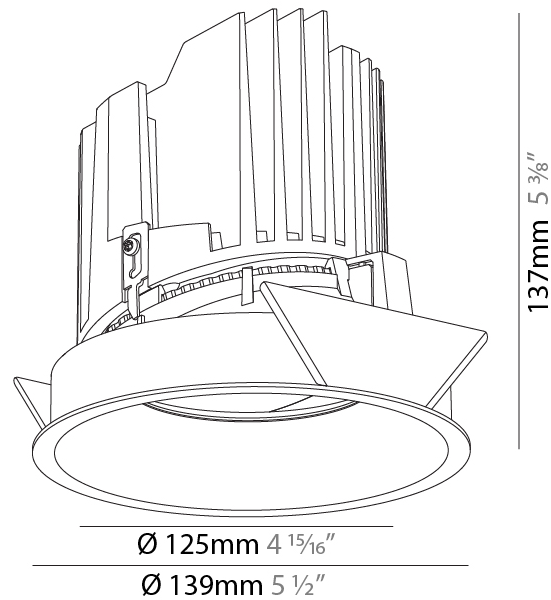

PHYSICAL

Shape: Round
Diameter (mm): 139
Diameter (in): 5 1/2
Height (mm): 137
Height (in): 5 3/8
Ceiling Thickness (mm): 10 / 12.5 / 15
Ceiling Thickness (in): 3/8 or 1/2 or 9/16
Min. Recessing Depth (mm): 150
Min. Recessing Depth (in): 5 7/8
Light Distribution: Adjustable / Downlight
Weight (kg): 0.856
Weight (lbs): 1.89
Fixture Finish: SSR / BKV / CWI / CRY / HAB / UFT / ITA / RUA / FTG / MYG / LOD / PUS / FRO / FUP / KIA / POP / BLS / SPG / MEY / GOH / GUM / CHC / COM / ABZ / JAG / OBR / MOS / ROR
Fixture Material: Aluminum Die Cast
Cut-out Measurements: 130mm / 5 1/8"

ELECTRICAL

Lamp Type: LED (Zhaga Standard)
Input Wattage (W): 28.6
Total Output Wattage (W): 26
Dimming: Tri-Mode (Non-Dimming and Phase Dimming (120Vac only) and 0-10V Dimming)
Driver Included: No
Driver Location: Recessed Housing
Driver Type: Constant Current - Universal
Driver Class: Class 2
Housing: See components
Input Voltage (V): 120 - 277
Constant Current (MA): 700

LED

Number of LEDs: 1
Color Temperature (°K): 2700 / 3000 / 3500 / 4000
Max. Delivered Lumen (lm): 1890 / 1930 / 2028 / 2070
Nominal Lumen (lm): 3210 / 3290 / 3459 / 3530
CRI: >90 CRI
Efficiency (%): 0.631
Lamp Life (hrs): 50000

OPTICAL

Reflector: 20 / 25 / 40
Adjustability: Rotational 355°; Tilt 10°

RATINGS AND CERTIFICATIONS

Certified By: Certified for North American Standards
IP rating: IP54